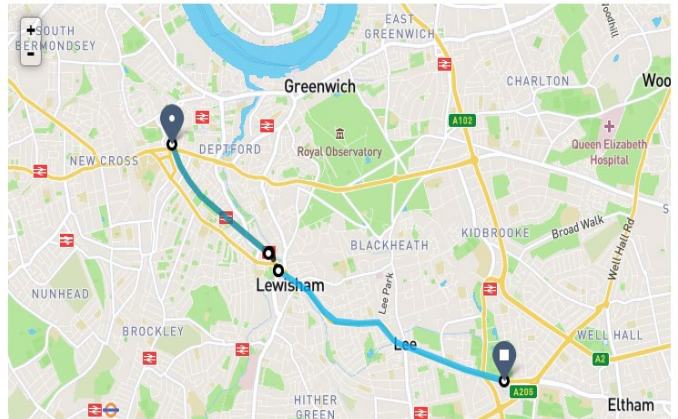

PLEASE SUPPORT AND PARTICIPATE IN A SPORTSMANLIKE MANNER.

TRAVEL ROUTES

BUS

NEW CROSS TO SUTCLIFFE PARK

Walk to Marquis Of Granby (Stop T), New Cross Road, New Cross
7 minutes. Depart 07:35, Arrive 07:42

Take **321** bus to Sutcliffe Park (Stop Ed), Eltham Road, Blackheath Park
26 minutes. Depart 07:43, Arrive 08:09

[Go Ahead London](#) [@Go_Ahead_London](#)

Today's Live Departures / Service Timetable

TRAIN

NEW CROSS TO SUTCLIFFE PARK

Train to Lewisham
4 minutes. Depart 07:49, Arrive 07:53

[London South Eastern Railway](#) [@Se_Railway](#)

Walk to Lewisham Station (Stop D), Loampit Vale, Lewisham
4 minutes. Depart 07:53, Arrive 07:57

Take **321** bus to Sutcliffe Park (Stop Ed), Eltham Road, Blackheath Park
16 minutes. Depart 08:03, Arrive 08:19

[Go Ahead London](#) [@Go_Ahead_London](#)

Today's Live Departures / Service Timetable

BUSES THAT GO TO SUTCLIFFE PARK

Buses that Serve Sutcliffe Park

Showing routes near Sutcliffe Park, Royal Borough of Greenwich