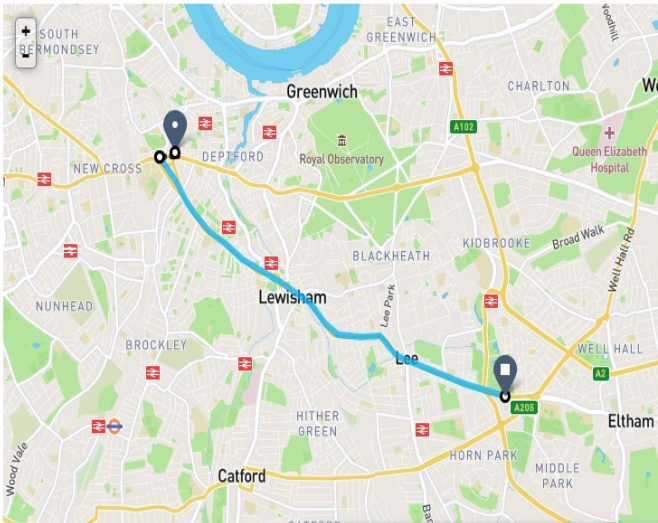

PLEASE SUPPORT AND PARTICIPATE IN A SPORTSMANLIKE MANNER.

TRAVEL ROUTES

BUS

NEW CROSS TO SUTCLIFFE PARK

Walk to Marquis Of Granby (Stop T), New Cross Road, New Cross
7 minutes. Depart 07:35, Arrive 07:42

Take **321** bus to Sutcliffe Park (Stop Ed), Eltham Road, Blackheath Park
26 minutes. Depart 07:43, Arrive 08:09

[Go Ahead London](#) [@Go_Ahead_London](#)

Today's Live Departures / Service Timetable

TRAIN

NEW CROSS TO SUTCLIFFE PARK

Train to Lewisham
4 minutes. Depart 07:49, Arrive 07:53

[London South Eastern Railway](#) [@Se_Railway](#)

Walk to Lewisham Station (Stop D), Loampit Vale, Lewisham
4 minutes. Depart 07:53, Arrive 07:57

Take **321** bus to Sutcliffe Park (Stop Ed), Eltham Road, Blackheath Park
16 minutes. Depart 08:03, Arrive 08:19

[Go Ahead London](#) [@Go_Ahead_London](#)

Today's Live Departures / Service Timetable

BUSES THAT GO TO SUTCLIFFE PARK

Buses that Serve Sutcliffe Park

Showing routes near Sutcliffe Park, Royal Borough of Greenwich